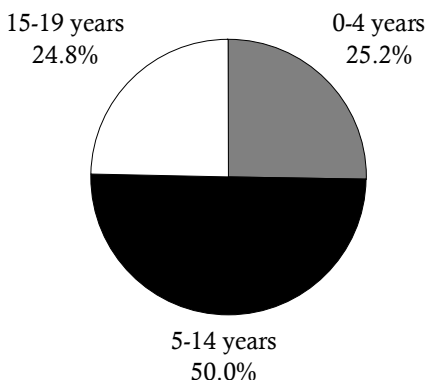

## Nevada Demographics

### Percent of Children and Youth in Nevada by Age: 2003

Source: Nevada State Demographer, estimates as of January 2004.

### Age Distribution of Nevada Children and Youth Ages 17 and Under by County: 2003

County	Less Than 5 Years (Number)	5 to 17 Years (Number)	Less Than 18 Years (Percent)	Total All Ages (Number)
Carson City	3,535	9,412	25	52,478
Churchill	1,771	5,392	28	25,808
Clark	120,172	294,069	26	1,620,748
Douglas	2,020	7,002	20	45,603
Elko	2,797	9,728	27	45,805
Esmeralda	32	161	17	1,116
Eureka	89	303	28	1,420
Humboldt	1,168	3,493	28	16,457
Lander	359	1,281	31	5,277
Lincoln	163	626	23	3,419
Lyon	2,422	7,143	23	41,244
Mineral	217	883	23	4,687
Nye	1,664	5,939	21	36,651
Pershing	310	1,167	27	5,564
Storey	68	493	15	3,736
Washoe	24,996	68,118	25	372,813
White Pine	438	1,457	25	7,608
NEVADA*	162,221	416,668	25	2,290,436