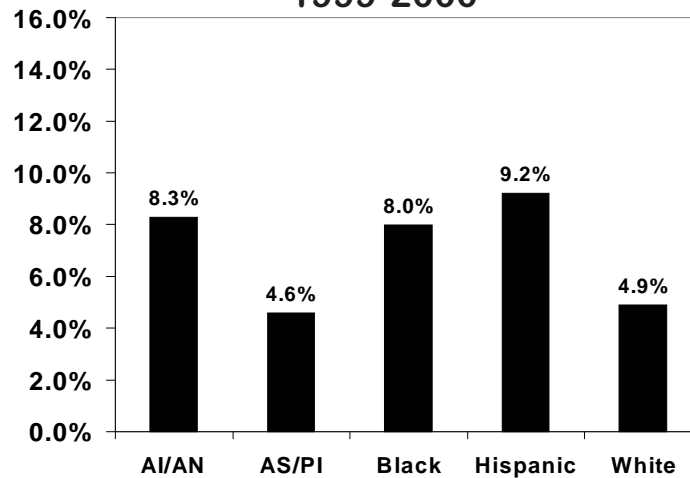

Of the racial/ethnic categories, Hispanics had the highest percentage of high school dropouts in Nevada followed by American Indians/Alaskan Natives, blacks, whites, and Asians/Pacific Islanders. Additionally, 12th graders were more likely to leave school than students in grades 9 through 11; and, males were more likely to drop out than were females.²

Definition

Dropouts are students who had withdrawn from school after the first day of fall enrollment, or who had completed the previous school year, but did not return for the start of the new school year.⁵

Dropouts by Grade: 1999-2000

Source: Nevada Department of Education, 1999-2000.

Dropout Rates by Gender: 1999-2000

Source: Nevada Department of Education, 1999-2000.

Dropout Rates by Racial/Ethnic Category: 1999-2000