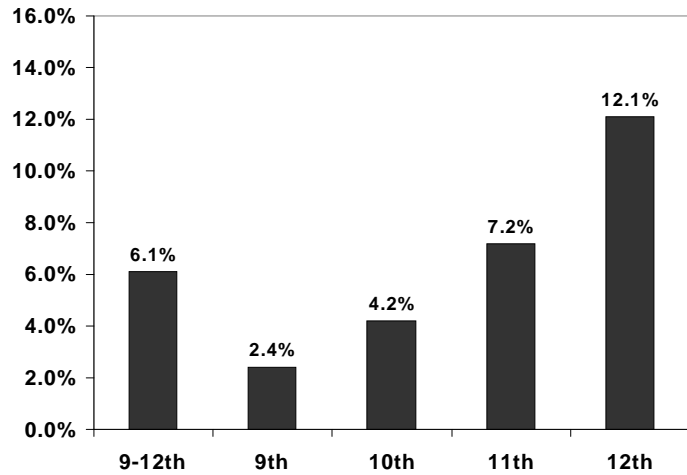

High School Dropout and Graduation Information Continued

Dropouts by Grade: 1999-2000

Source: Nevada Department of Education, 1999-2000.