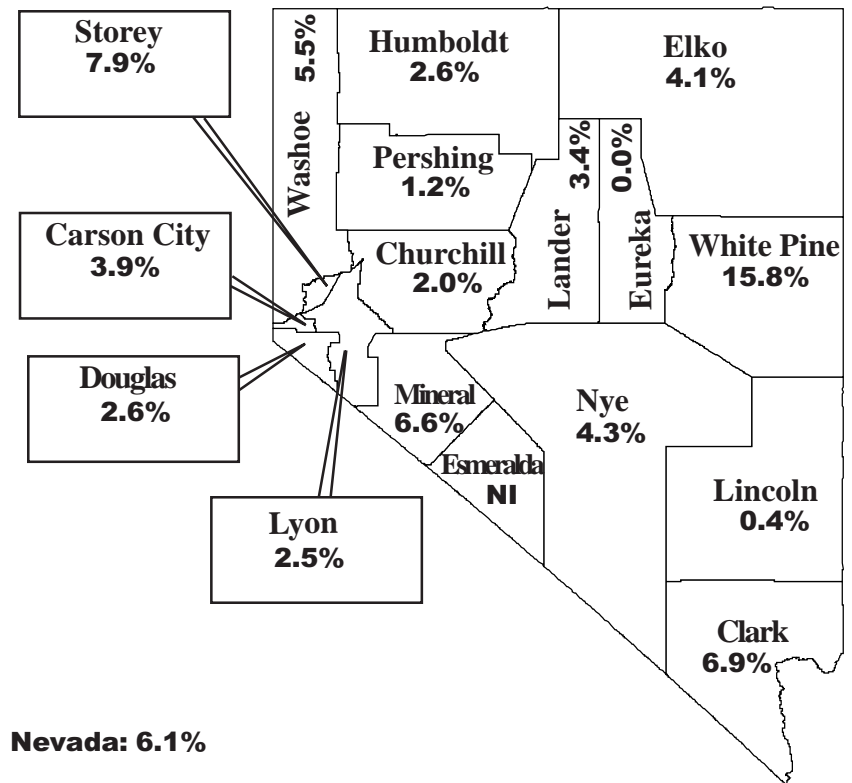

Of the racial/ethnic categories, Hispanics had the highest percentage of high school dropouts in Nevada followed by American Indians/Alaskan Natives, blacks, whites, and Asians/Pacific Islanders. Additionally, 12th graders were more likely to leave school than students in grades 9 through 11; and, males were more likely to drop out than were females.²

The importance of improving Nevada's graduation rate is described by Jack McLaughlin, state superintendent of instruction: "The future demands a skilled work force. Completing a high school education is essential for the 21st century, not only for the worker's well-being, but also our state's economic progress."³

Counties

Among the 17 counties in Nevada, the percentage of students in grades 9 to 12 who dropped out of school during the 1999-2000 school year ranged from a low of 0 in Eureka County to a high of 15.8 in White Pine County.

Significant Factors

- ❖ Based on the 1998 Current Population Survey, the Bureau of Labor Statistics reports that "students who finish high school are about twice as likely to be working or enrolled in college as are those who drop out."⁴

Definition

Dropouts are students who had withdrawn from school after the first day of fall enrollment, or who had completed the previous school year, but did not return for the start of the new school year.⁵

**Nevada Dropout Rate by County:
1999-2000**

NI = No Instruction. Esmeralda County School District does not provide instruction in grades 9-12.

Source: Nevada Department of Education, 1999-2000.