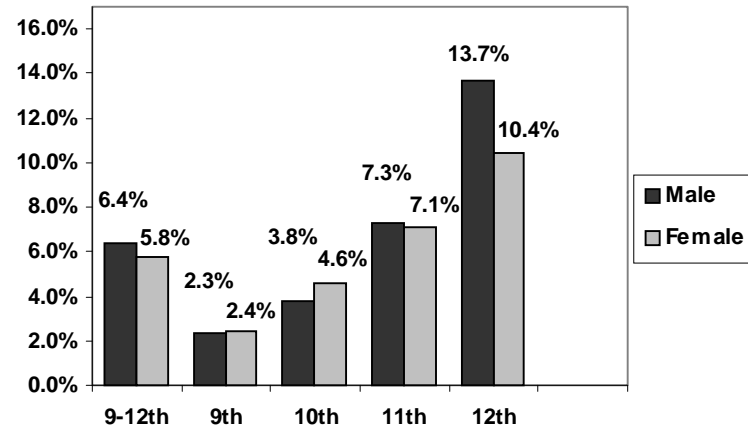

Dropout Rates by Gender: 1999-2000

Source: Nevada Department of Education, 1999-2000.